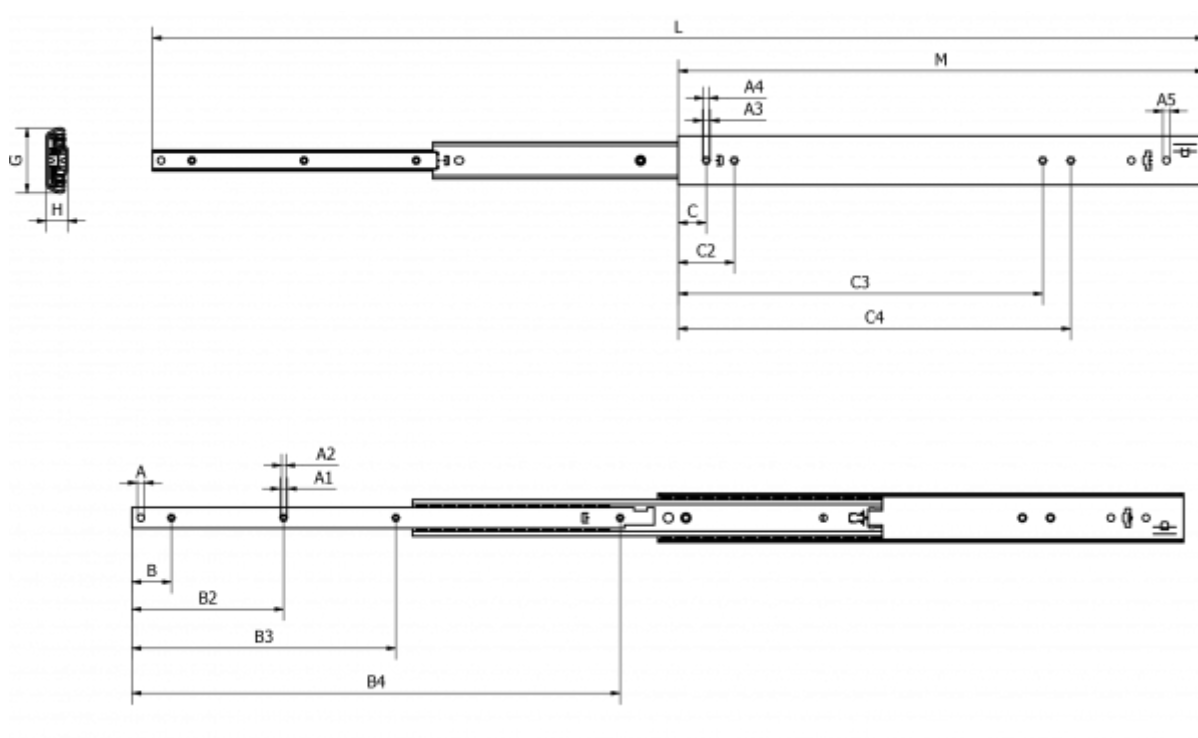

# Data Sheet

Article number: 11112S68

Description: Thomas Regout Telescopic Slide 11112S67 ULF HD F, 3-piece  
Length 600 mm / load cap. 123 kg / extension 600 mm

## Measures

A = 8	B3 = 333	L = 1400
A1 = 8.1	B4 = 653	Load capacity = 129
A2 = 5.1	C = 32	M = 700
A3 = 9	C2 = 64	
A4 = 6.5	C3 = 448	
A5 = 8	C4 = 480	
B = 45	G = 55.8	
B2 = 173	H = 18.5	